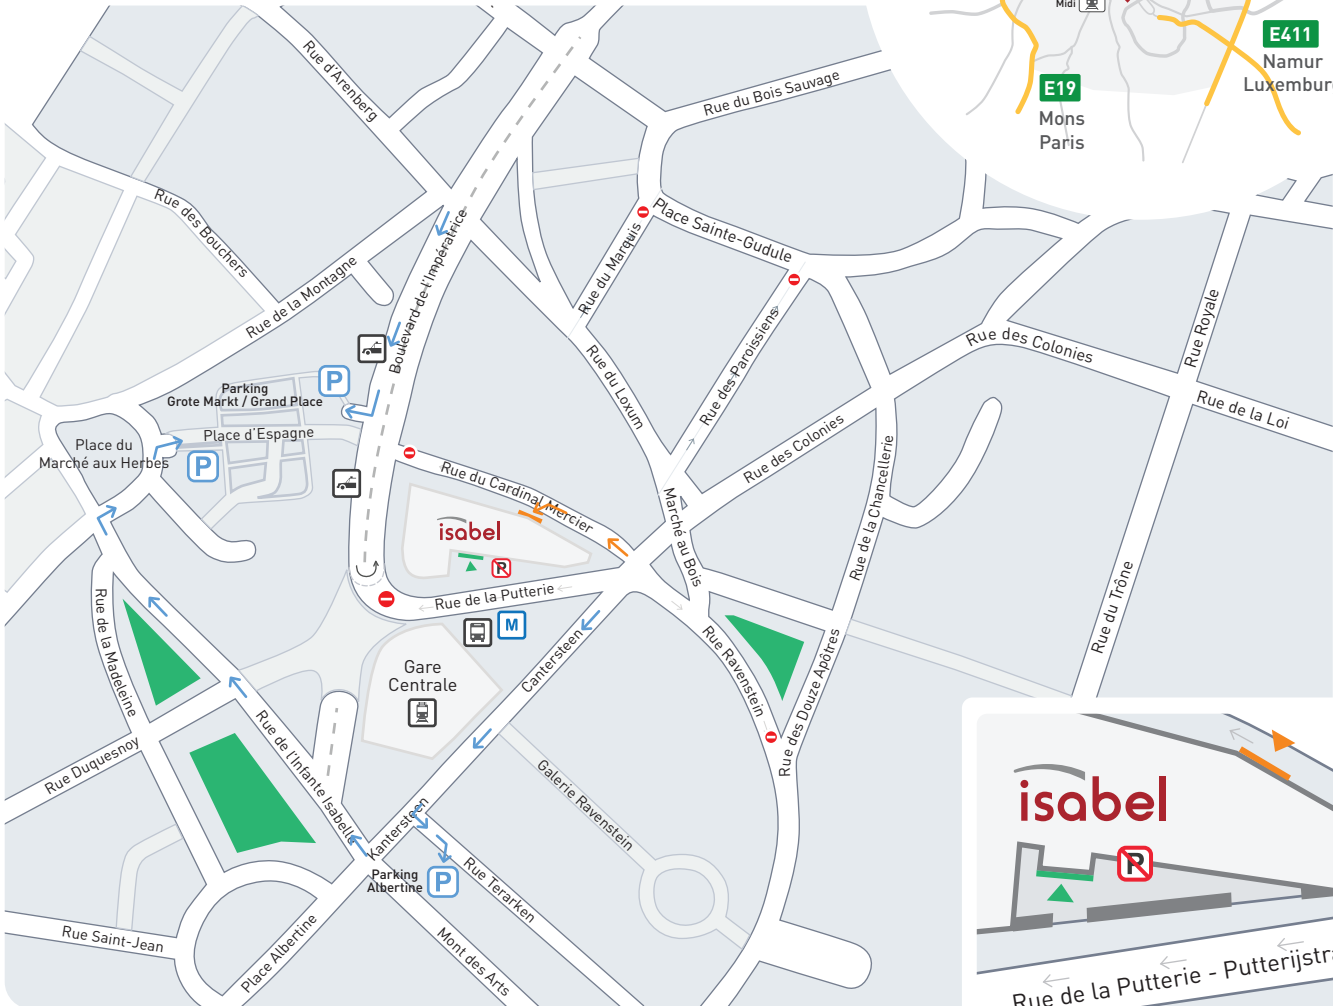

## How to reach Isabel?

- ➔ Direct access to public parking
- ➔ Entrance for deliveries
-  Train station
-  Underground station (Metro)
-  Bus / Tram
-  Taxi
-  Public parking

### Visitors' Entrance ▶

Rue de la Putterie, n° 22.  
Reception desk: 6th floor

 Isabel does not have a private parking lot. If possible, make use of public transport: train, underground, bus or tram.

If you come by car, you can use the public parking lot Grote Markt/Grand Place or Albertine.

### Deliveries ▶

Rue Cardinal Mercier, n°35.  
(at the rear side of the building)